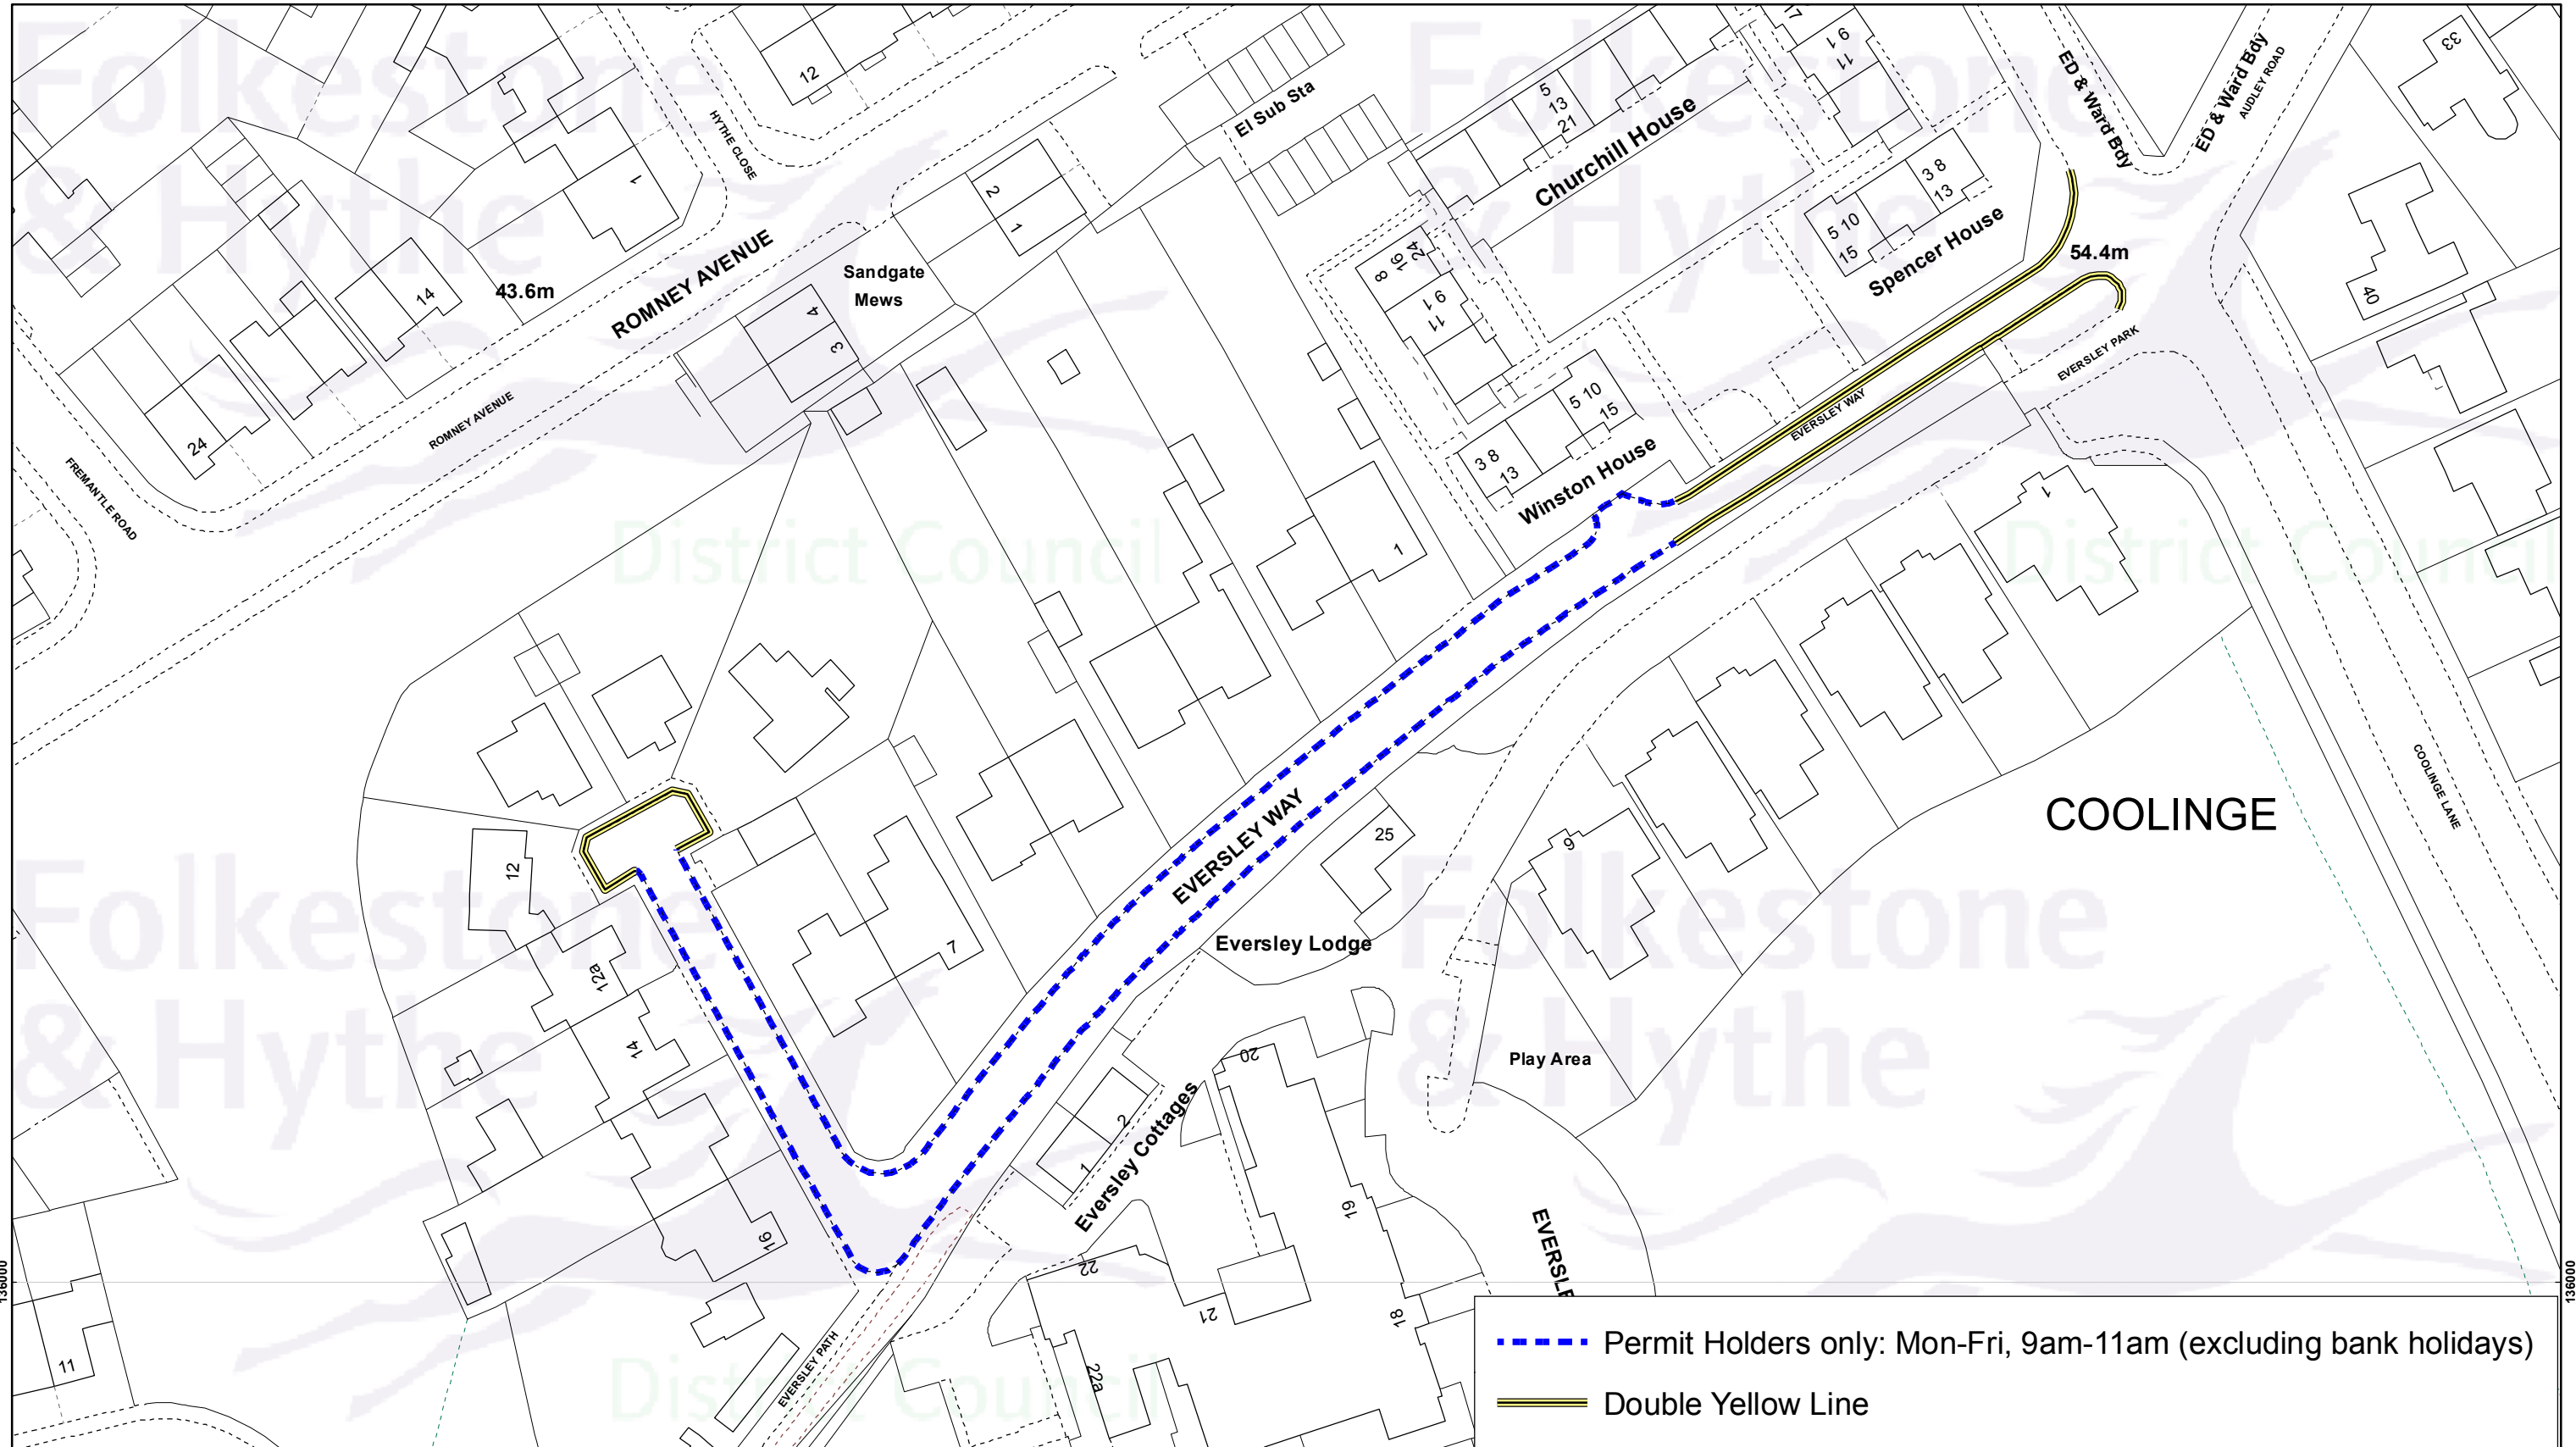

# Eversley Way - Proposed extension to Controlled Parking Zone B (Folkestone West)

Drawn date:  
01 May 2019

Drawn by:  
Brian Harper

Drawing ref:  
2036/TM/FM

Contains Ordnance Survey data  
© Crown copyright and database right  
Folkestone District Council 100019677 - 2019

N

Drawn at 1: 750 on A3